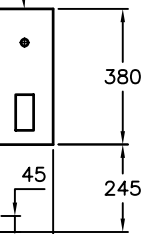

LEFT SIDE

FRONT

ELECTRICAL CONNECTION BOX

RAYPAK WATER HEATER INDOOR MODEL B1922/ID