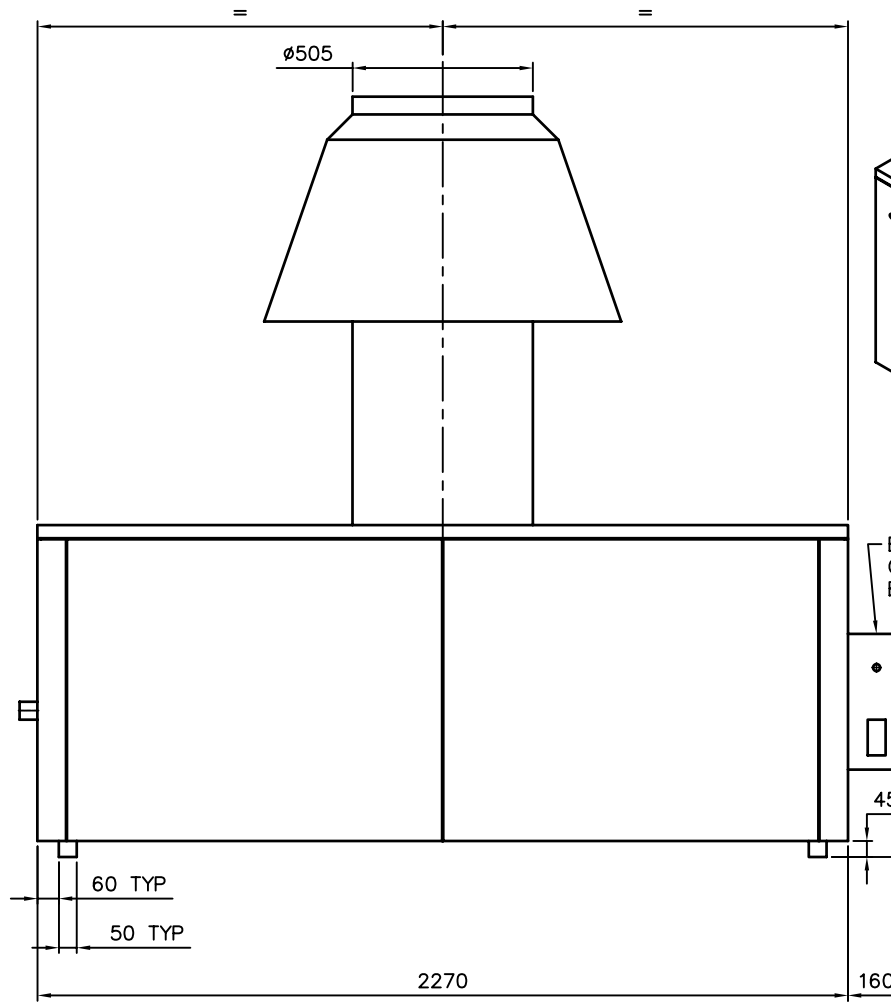

LEFT SIDE

FRONT

ELECTRICAL CONNECTION BOX

RAYPAK WATER HEATER INDOOR MODEL B1922/ID