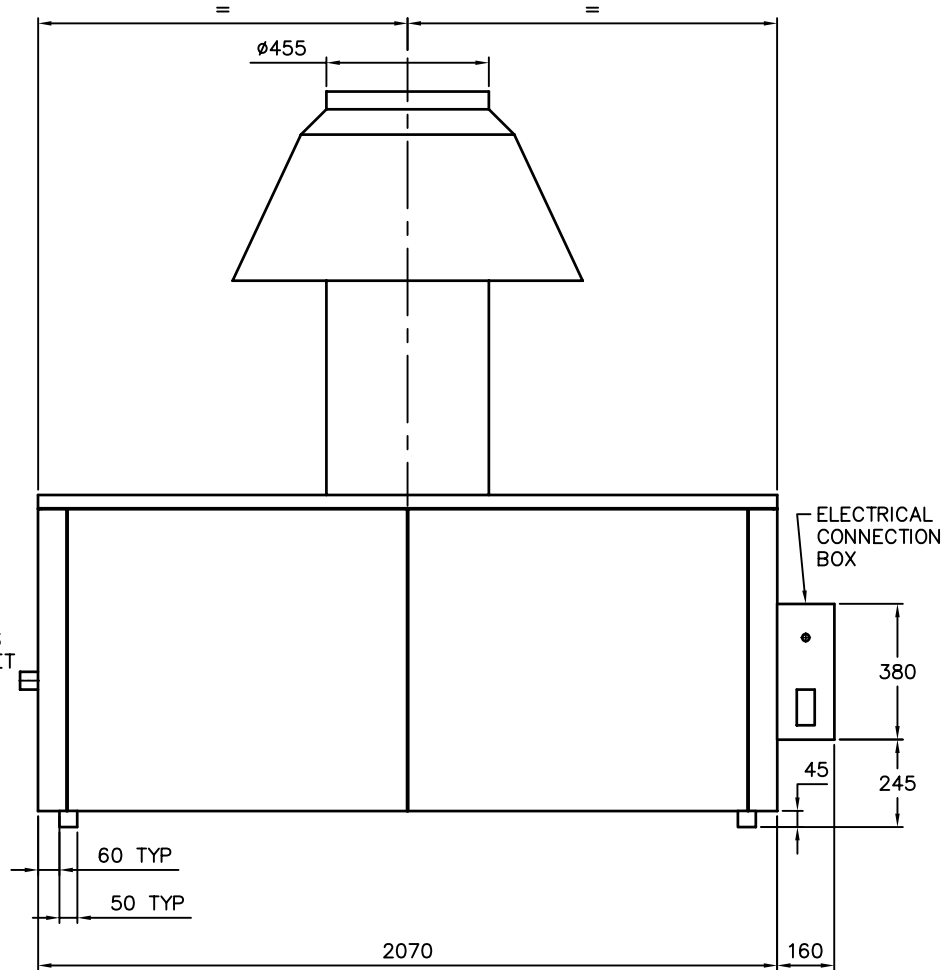

LEFT SIDE

FRONT

RAYPAK WATER HEATER INDOOR MODEL B1722/ID