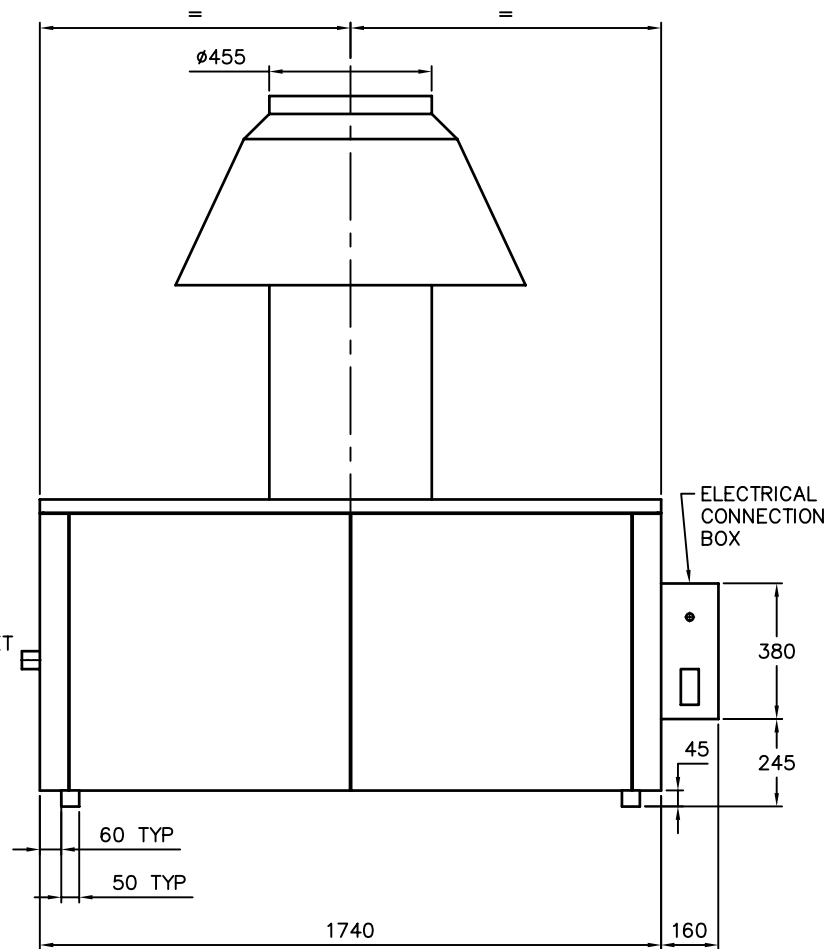

LEFT SIDE

FRONT

RAYPAK WATER HEATER INDOOR MODEL B1412/ID