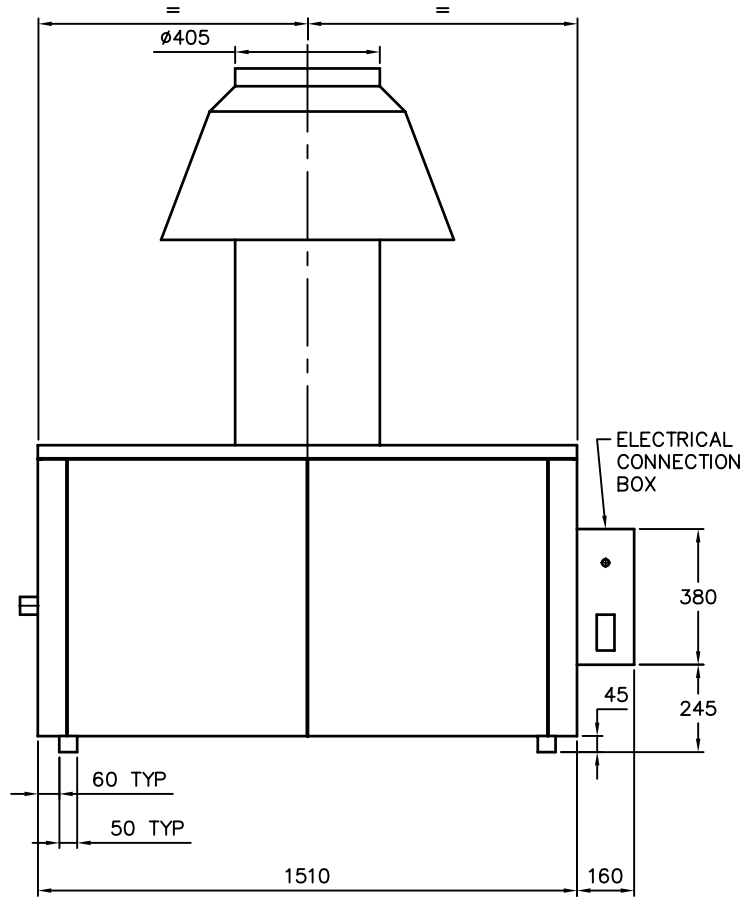

LEFT SIDE

FRONT

RAYPAK WATER HEATER INDOOR MODEL B1182/ID