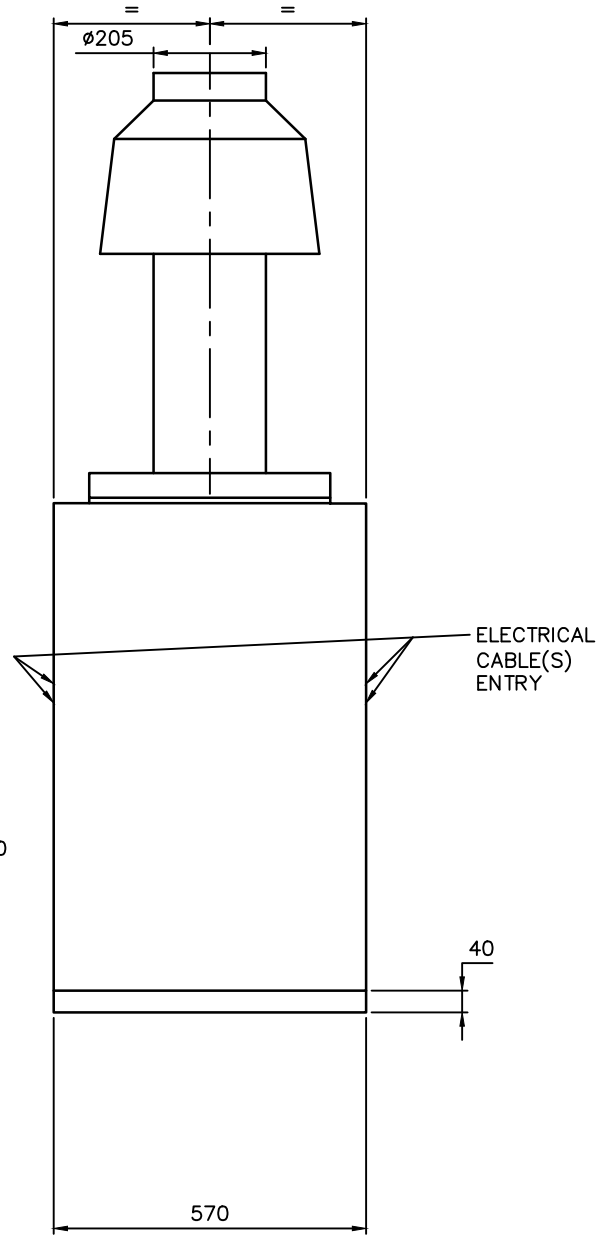

LEFT SIDE

FRONT

RAYPAK WATER HEATER INDOOR MODEL B0280/ID