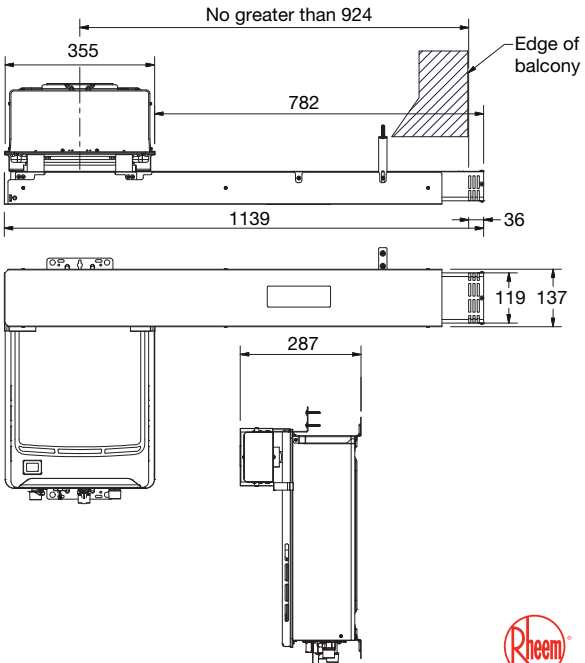

Rheem Metro 26L Extended Flue Diverter 299285

Outdoor
INSTALLATION

Features & Benefits

- Enables compliance with relevant national and local regulations for installation in covered open areas.*
- Offers added flexibility in installation
- Suitable for Rheem Metro 26 Natural Gas models only.
- Suitable for installation with Recess Box 299842, 299842/WA Pipe Cover 299426

Scan code for
details & installation
instructions

PART

299285

To suit models:
876T26NF, 874T26NF