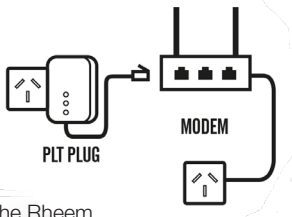

PLT adpter

To plug into a powerpoint and connect to the customer's WiFi modem via the Ethernet cable supplied.

Once installed, simply download the Rheem EZiSET® app and you're in control – it's that easy

Scan code for details & installation instructions