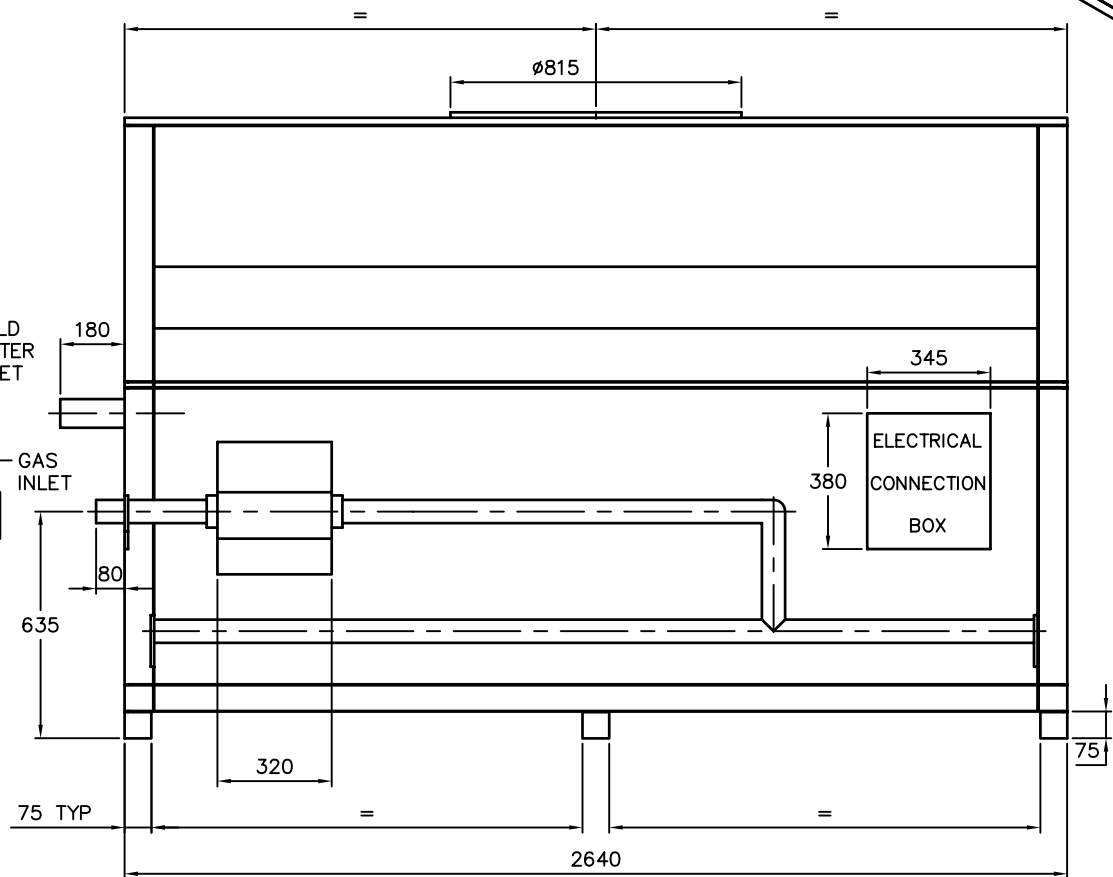

LEFT SIDE

FRONT

RAYPAK WATER HEATER INDOOR MODEL B4224/ID

SK5159 REV-AD A3 11/03 1:15