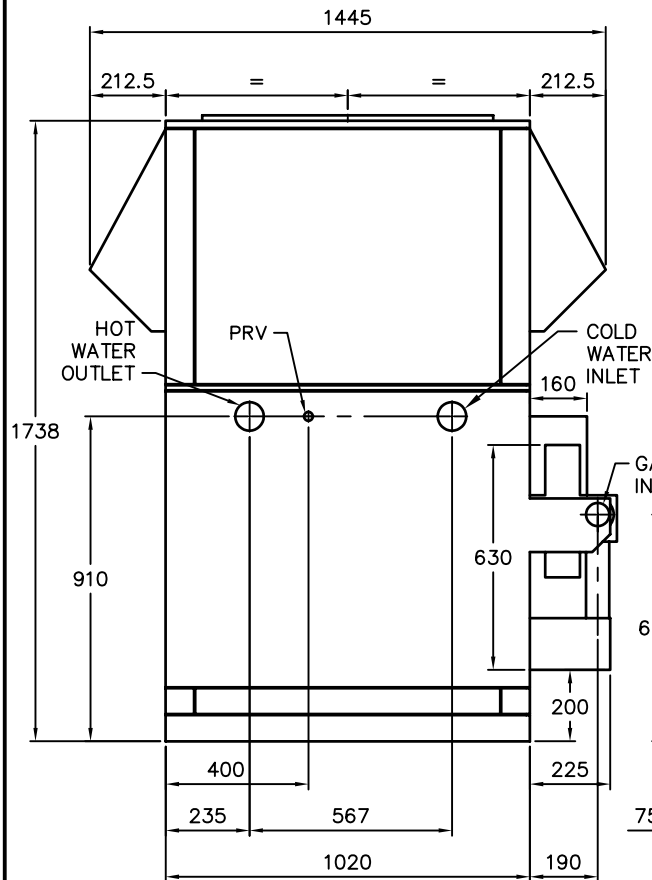

LEFT SIDE

FRONT

RAYPAK WATER HEATER INDOOR MODEL B4224/ID

SK5159 REV-AD A3 11/03 1:15