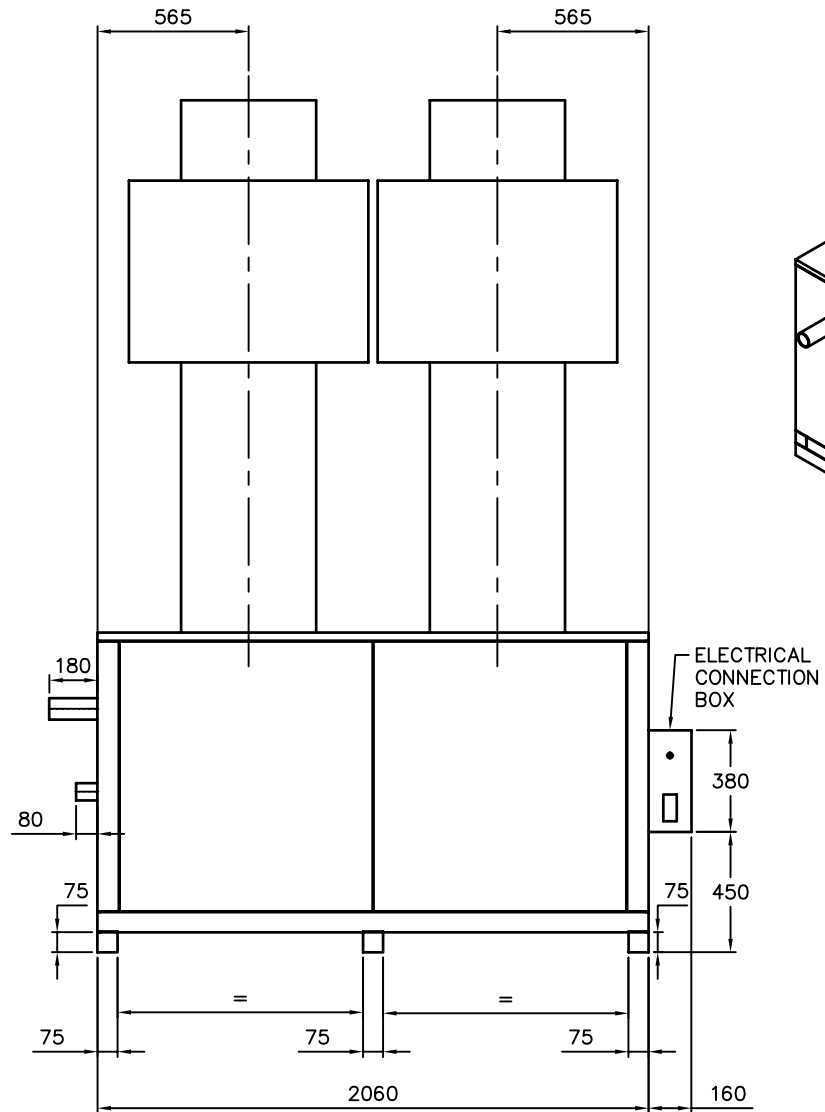

LEFT SIDE

FRONT

**RAYPAK WATER HEATER OUTDOOR MODEL B2804/HWT**