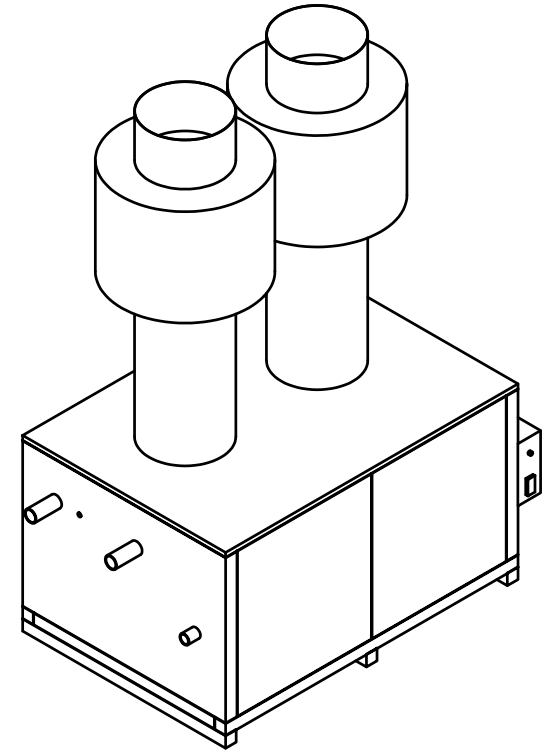

LEFT SIDE

FRONT

**RAYPAK WATER HEATER OUTDOOR MODEL B2804/HWT**