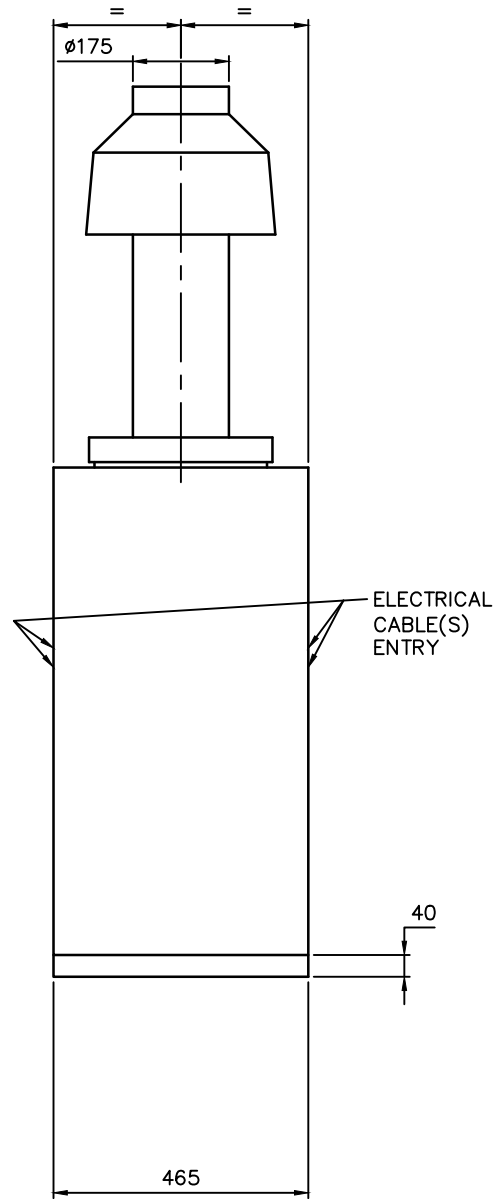

LEFT SIDE

FRONT

RAYPAK WATER HEATER INDOOR MODEL B0200/ID