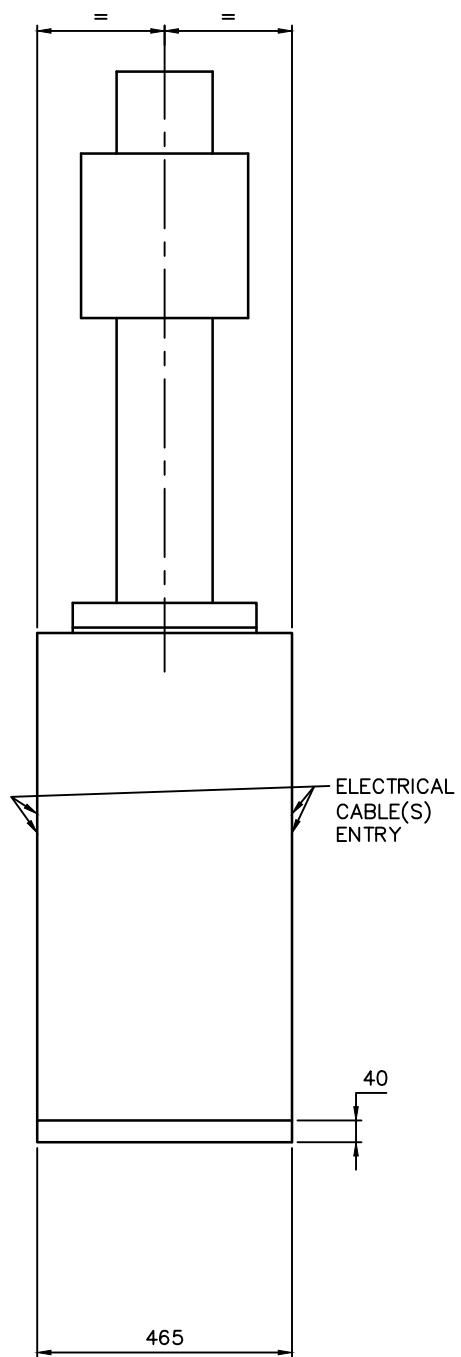

LEFT SIDE

FRONT

RAYPAK WATER HEATER OUTDOOR MODEL B0200/HWT